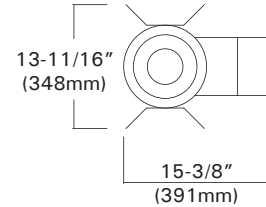

DL-9280H

8" Architectural Pull Down Adjustable For PAR38 CMH Lamps

Catalog #		Type
Project		Date
Prepared by		

METAL HALIDE

DESCRIPTION

Pull Down Directional lamp housing for max. 100W PAR38 CMH lamp offers flexible accents from recessed source, adjusting 0°~ 80°. Vertical to horizontal directions.

DESIGN FEATURES

Ceiling Cut-out : 8-1/16"
Lamp, Max, Watt. : 100W / PAR38 CMH

◦ Housing

- C-UL listed, NON-IC, thermally protected housing for vertical PAR38 CMH lamp.
- Painted heavy metal housing and compact frames designed to fit in commercial / architectural construction.

◦ Trim

- Included black or white check baffle in the lamp head and white metal thin ring in the aperture.

◦ Direction adjustment

- Adjustable lamp position for fully recessed as down lighting, semi-recessed spot light or bullet spot light.
- Lamp may adjust from 0°~ 80° vertically and rotate 358° when pulled fully down.