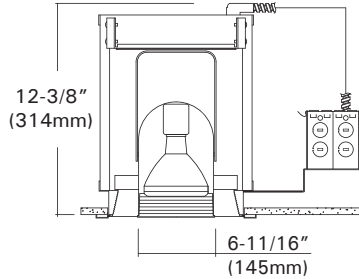

DL-9280H

8" Architectural Pull Down Adjustable For PAR38 CMH Lamps

Catalog #		Type
Project		Date
Prepared by		

METAL HALIDE

DESCRIPTION

Pull Down Directional lamp housing for max. 100W PAR38 CMH lamp offers flexible accents from recessed source, adjusting 0°~ 80°. Vertical to horizontal directions.

DESIGN FEATURES

Ceiling Cut-out : 8-1/16"
Lamp, Max, Watt. : 100W / PAR38 CMH

◦ Housing

- C-UL listed, NON-IC, thermally protected housing for vertical PAR38 CMH lamp.
- Painted heavy metal housing and compact frames designed to fit in commercial / architectural construction.

◦ Trim

- Included black or white check baffle in the lamp head and white metal thin ring in the aperture.

◦ Direction adjustment

- Adjustable lamp position for fully recessed as down lighting, semi-recessed spot light or bullet spot light.
- Lamp may adjust from 0°~ 80° vertically and rotate 358° when pulled fully down.